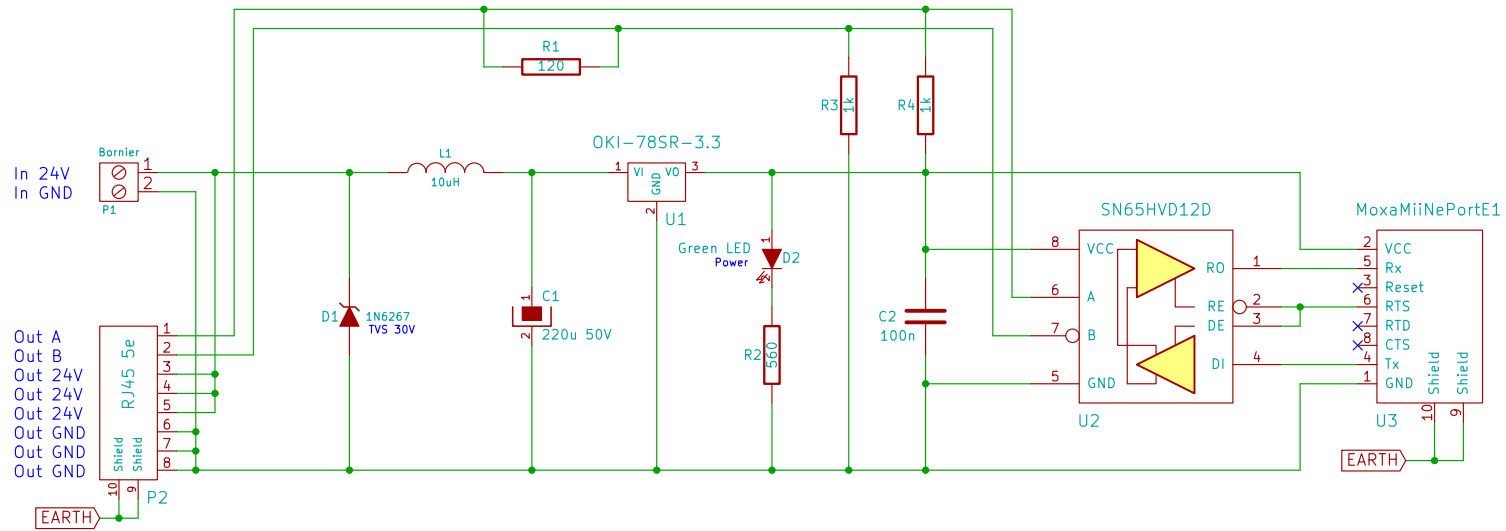

IP to FixmeBus (RS485) gateway

Fixme, Joël Huser, 04/14	
File: PMB19b.sch	
Sheet: /	
Title: IP to FixmeBus (RS485) gateway	
Size: A4	Date: 13 apr 2014
KiCad E.D.A.	Rev: FBEG v1.0.0
	Id: 1/1