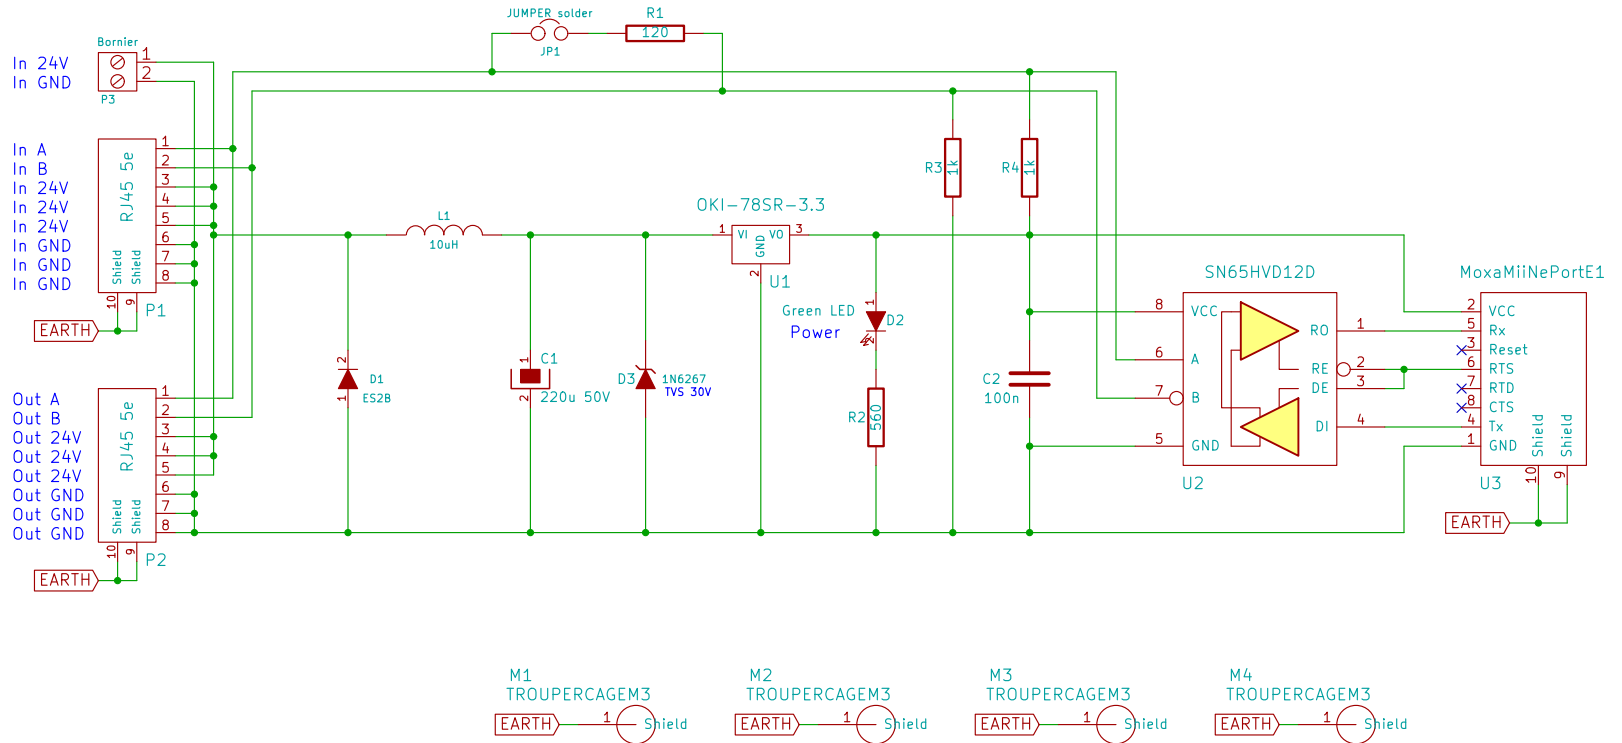

# IP to FixmeBus (RS485) gateway

Fixme, Joël Huser, 04/14

File: PMB19b.sch

Sheet: /

Title: IP to FixmeBus (RS485) gateway

Size: A4

Date: 12 apr 2014

Rev: FBEG v1