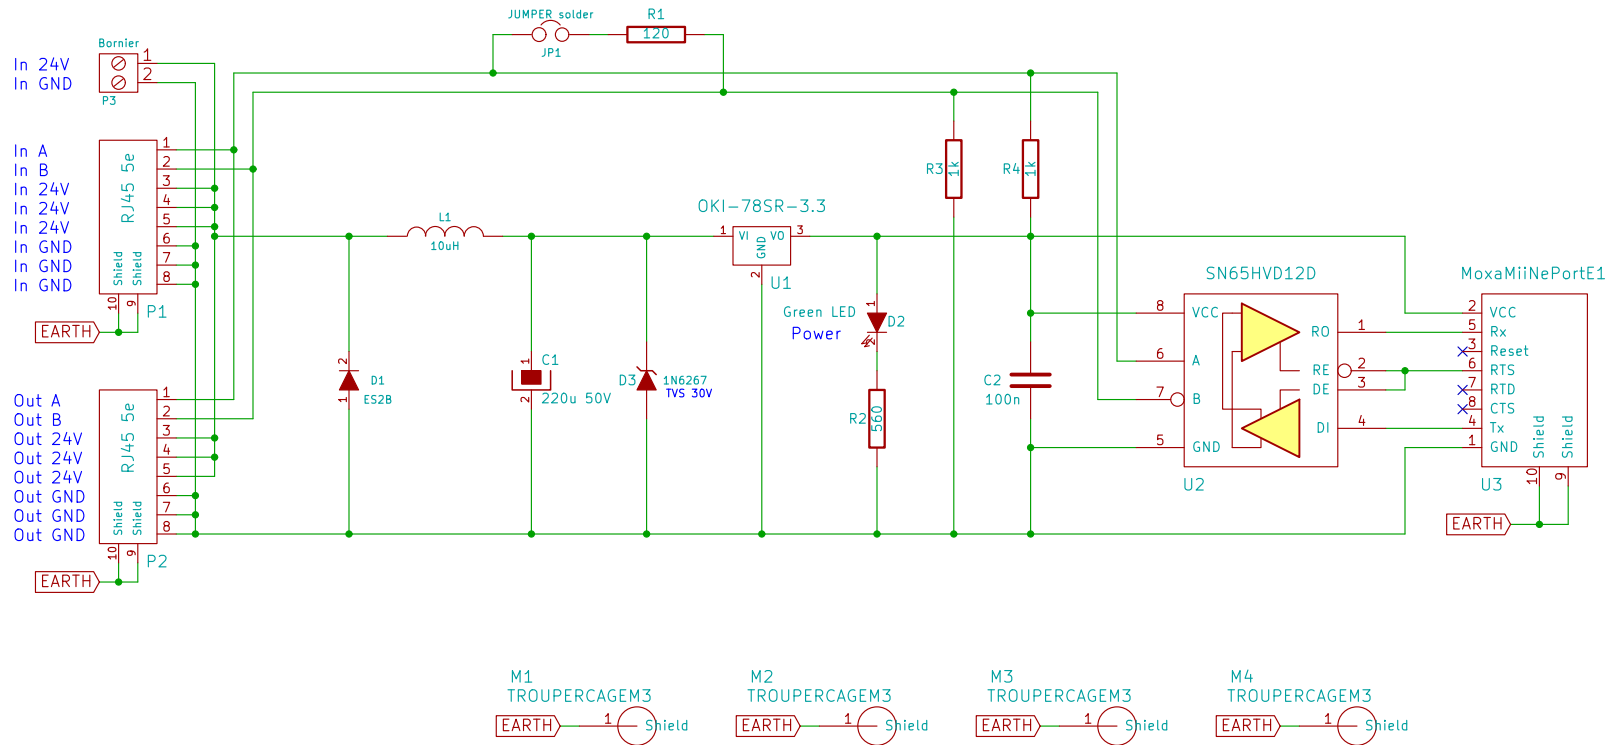

# IP to FixmeBus (RS485) gateway

Fixme, Joël Huser, 04/14	
File: PMB19b.sch	
Sheet: /	
<b>Title: IP to FixmeBus (RS485) gateway</b>	
Size: A4	Date: 12 apr 2014
KiCad E.D.A.	Rev: FBEG v1.0.0
	Id: 1/1