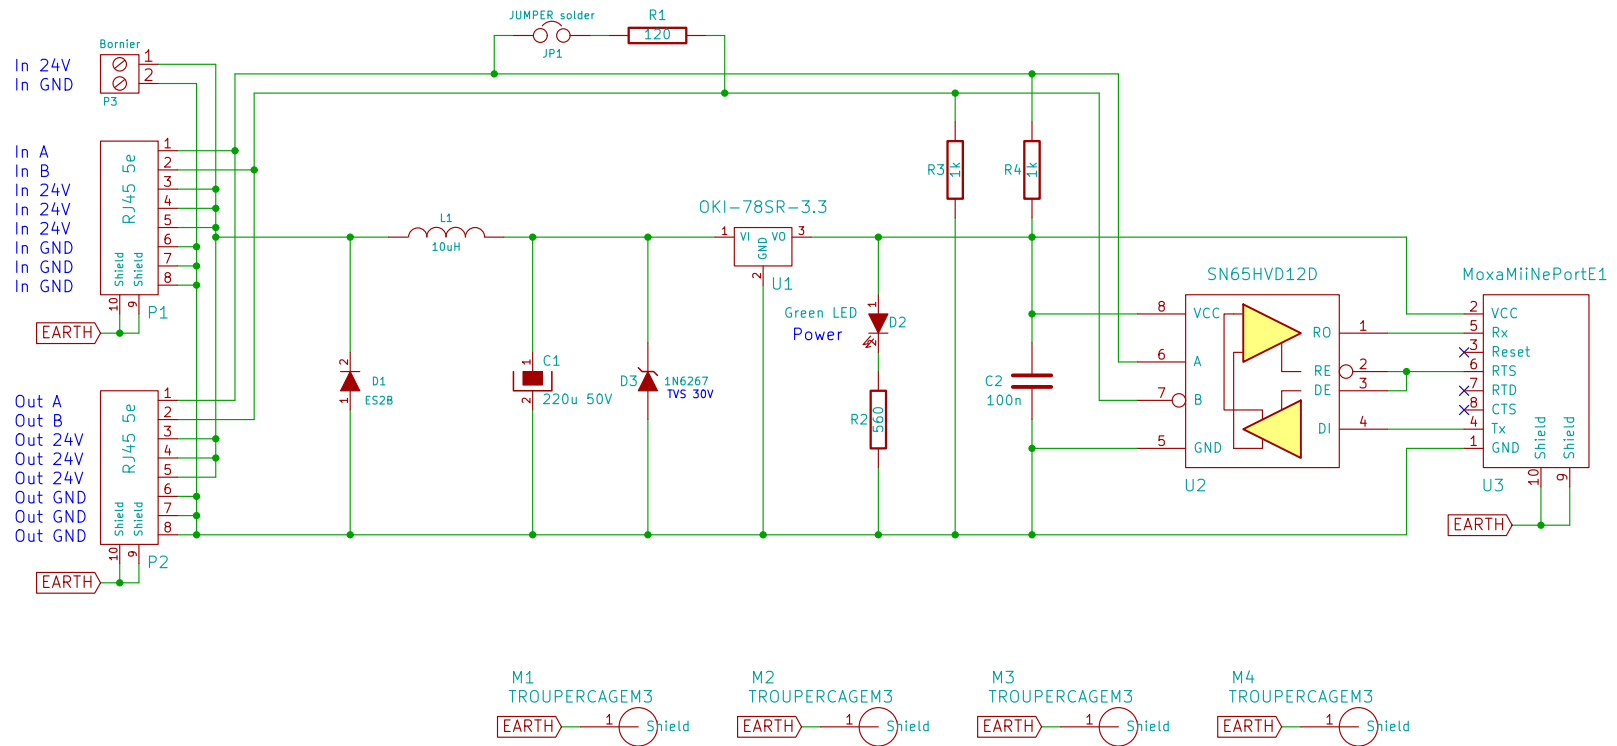

IP to FixmeBus (RS485) gateway

Fixme, Joël Huser, 04/14	
File: PMB19b.sch	
Sheet: /	
Title: IP to FixmeBus (RS485) gateway	
Size: A4	Date: 12 apr 2014
KiCad E.D.A.	Rev: FBEG v1.0.0
	Id: 1/1